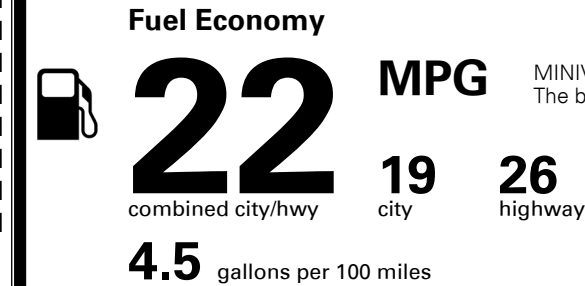

EPA DOT Fuel Economy and Environment

Gasoline Vehicle

MINIVANS range from 20 to 48 MPG. The best vehicle rates 140 MPGe.

You spend
$2,500
more in fuel costs
over 5 years
compared to the
average new vehicle.

Annual fuel cost
$2,450

Fuel Economy & Greenhouse Gas Rating (tailpipe only)