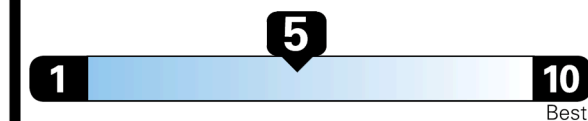

2024 CARNIVAL SX PRESTIGE

MODEL/OPT.CODE: M4292 / 025
EXTERIOR COLOR: SNOW WHITE PEARL
INTERIOR COLOR: GRAY
VEHICLE ID NUMBER: KNDNE5H30R6401514
PORT OF ENTRY: TACOMA

Sold To: WA025
Car Pros Kia
7230 S. TACOMA WAY
TACOMA WA 98409

Ship To: WA025

STANDARD FEATURES

STANDARD SX FEATURES

MECHANICAL

3.5L Gas Direct Injection V6 Engine
8-Speed Automatic Transmission
Electronic Parking Brake w/ Auto Hold

ADVANCED DRIVER-ASSISTANCE SYSTEMS

Forward Collision-Avoidance Assist - Cyclist/Jct Turning
Blind-Spot Collision-Avoidance Assist
Rear Cross-Traffic Collision-Avoidance Assist
Driver Attention Warning & High Beam Assist
Lane Keeping Assist & Lane Following Assist
Parking Distance Warning - Forward / Reverse
Safe Exit Assist & Highway Driving Assist
Smart Cruise Control w/Stop & Go
Parking Collision-Avoidance Assist - Reverse
Surround View Monitor & Blind-Spot View Monitor

SAFETY

Dual Front Advanced Airbags & Driver's Knee Airbag
Dual Front Seat-Mounted Side & Full-Length Curtain Airbags

INTERIOR, COMFORT & CONVENIENCE

Dual 12.3" Screen Panoramic Display w/ Navigation
Android Auto and Apple CarPlay
Kia Connect w/Free 12-Mo. Trial.* Where Available**
SIRIUSXM® w/Free 3-Mo. Subscription*
Passenger View & Passenger Talk
Smart Power Sliding Doors & Smart Power Liftgate
Tri-Zone Automatic Temperature Control
Smart Key w/ Push Button & Remote Start
Wireless Phone Charger & SynTex Seating Trim
USB Chargers For All Three Rows
Heated & Ventilated Power Adjustable Front Seats
8-Pass Seating with 2nd Row Child Minding Seat
Memory Driver's Seat
Rear Occupant Alert w/Ultrasonic Sensors

EXTERIOR