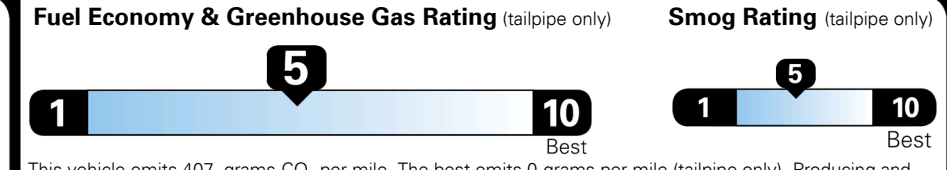

TOTAL ADDITIONAL WEIGHT: 14.8

EPA DOT Fuel Economy and Environment

Gasoline Vehicle

You spend
\$1,500
 more in fuel costs
 over 5 years
 compared to the
 average new vehicle.

Annual fuel cost
\$1,600

Actual results will vary for many reasons, including driving conditions and how you drive and maintain your vehicle. The average new vehicle gets 27 MPG and costs \$6,500 to fuel over 5 years. Cost estimates are based on 15,000 miles per year at \$ 2.35 per gallon. MPGe is miles per gasoline gallon equivalent. Vehicle emissions are a significant cause of climate change and smog.