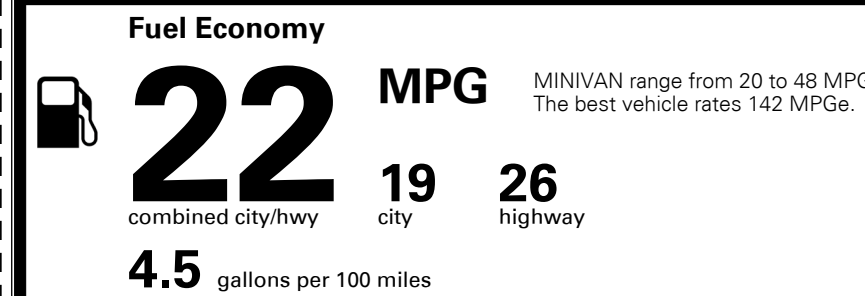

TOTAL ADDITIONAL WEIGHT: 14.8

EPA DOT Fuel Economy and Environment

Gasoline Vehicle

You spend
\$1,500
 more in fuel costs
 over 5 years
 compared to the
 average new vehicle.

Annual fuel cost
\$1,600

Actual results will vary for many reasons, including driving conditions and how you drive and maintain your vehicle. The average new vehicle gets 27 MPG and costs \$6,500 to fuel over 5 years. Cost estimates are based on 15,000 miles per year at \$ 2.35 per gallon. MPGe is miles per gasoline gallon equivalent. Vehicle emissions are a significant cause of climate change and smog.